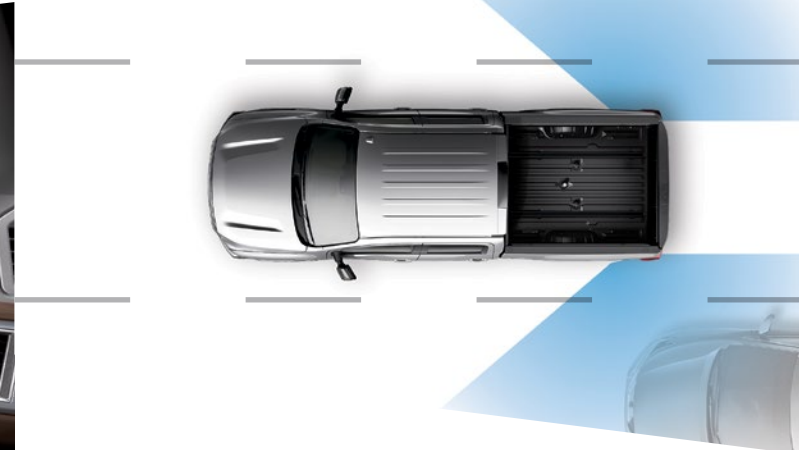

GET AWAY WITH JUST A WARNING

What if extra reassurance was easy to spot? Available Nissan Intelligent Safety Shield Technologies offer you a suite of advanced systems that help keep an eye out around you.

- Blind Spot Warning⁷
- Rear Cross Traffic Alert⁸
- Moving Object Detection⁹

⁷Blind Spot Warning is not a substitute for proper lane change procedures. The system will not prevent contact with other vehicles or accidents. It may not detect every vehicle or object around you. ⁸Not a substitute for proper backing procedures. May not detect all moving vehicles. Speed and other limitations apply. See Owner's Manual for details. ⁹MOD cannot completely eliminate blind spots and may not detect every object. MOD operates at vehicle speeds below 5 mph. Always check surroundings and turn to look behind you before moving vehicle.