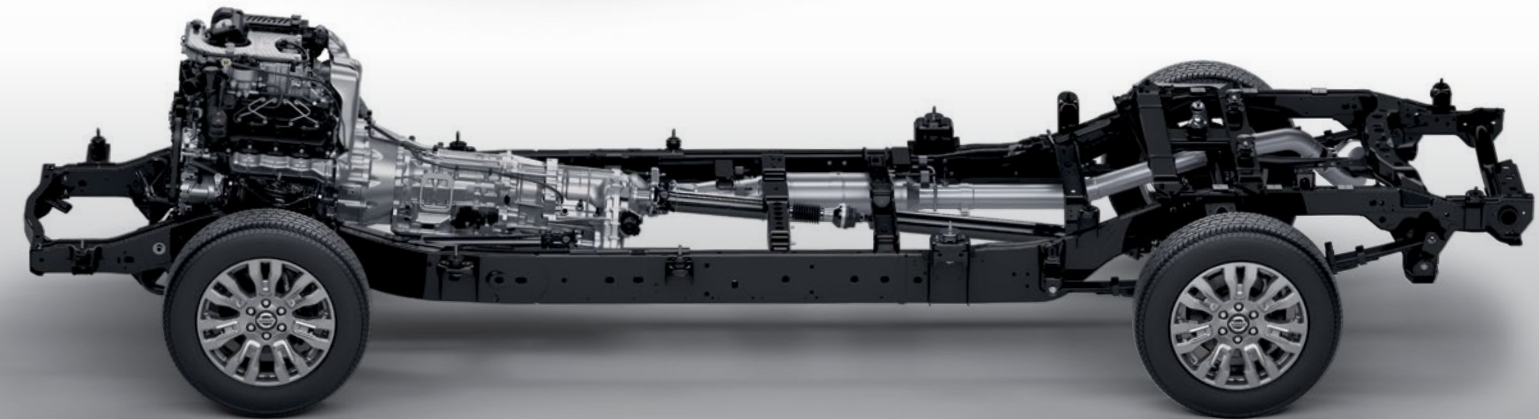

Maximum payload of up to 1,960 lbs. for 2017 TITAN XD Platinum Reserve 4x4 Crew Cab shown. Payload capacity varies by configuration. See Nissan Towing Guide and Owner's Manual for additional information. ⁴Maximum towing capacity when properly equipped. Maximum towing of up to 12,640 lbs. for 2017 TITAN XD S 4x2 Single Cab with Cummins® V8 diesel engine and Convenience and Utility Package. Maximum towing of up to 11,640 lbs. for 2017 TITAN XD Platinum Reserve 4x4 Crew Cab shown. Towing capacity varies by configuration. See Nissan Towing Guide and Owner's Manual for additional information. Cummins® is a registered trademark of Cummins Inc.