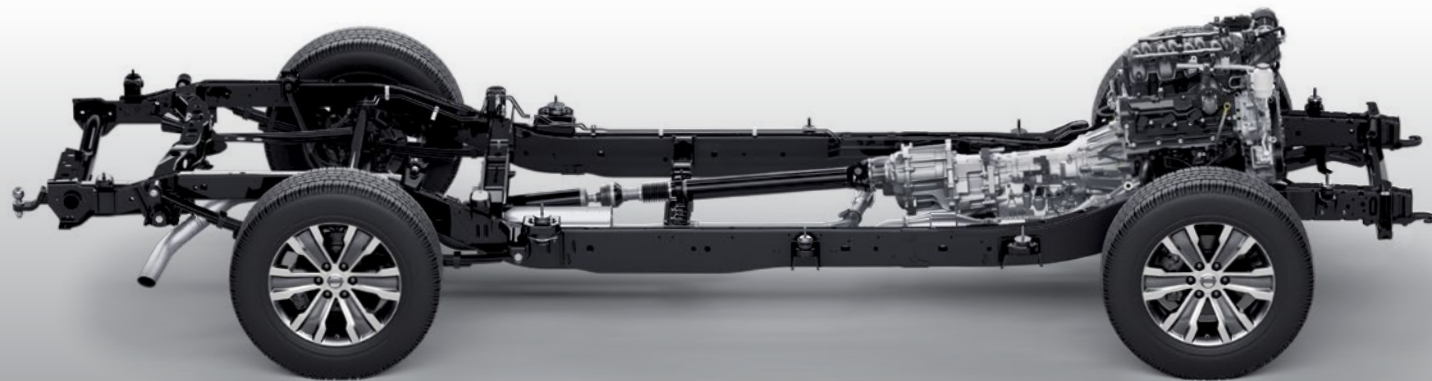

TITAN® EPIC STRENGTH

The TITAN of Trucks is back – bigger, bolder, and better than ever. With more power, a new 7-speed transmission, and enhanced braking. Underneath, it's building on its strengths with a reinforced frame and beefier differentials. Add in a bold new look, an interior that would make a luxury sedan jealous, and advanced technology, and the new TITAN is ready to take on just about whatever you need. And if you need even more groundbreaking performance – check out the TITAN XD.

390-hp 5.6-L
Endurance® V8

Reinforced, Fully
Boxed, Full-length
Ladder Frame

1,940-lb.
Maximum
Payload¹

Up to 9,730 lbs.
Maximum Towing²

New 4-wheel
Ventilated Disc
Brakes

¹Maximum payload capacity when properly equipped. Maximum payload of up to 1,940 lbs. for 2017 TITAN® SV 4x4 Single Cab. Maximum payload of up to 1,380 lbs. for 2017 TITAN SL 4x4 Crew Cab shown. Payload capacity varies by configuration. See Nissan Towing Guide and Owner's Manual for additional information. ²Maximum towing capacity when properly equipped. Maximum towing capacity of 9,730 lbs. for Titan S 4x2 Single Cab with Convenience and Utility Package. Maximum towing capacity of up to 9,070 lbs. for 2017 TITAN SL 4x4 Crew Cab shown. Towing capacity varies by configuration. See Nissan Towing Guide and Owner's Manual for additional information. ³Maximum payload capacity when properly equipped. Maximum payload of up to 2,910 lbs for 2017 TITAN XD S 4x2 Single Cab with Endurance® V8 gas engine.

TITAN® XD MASSIVE CAPABILITIES

It all starts with a solid core, and TITAN XD lays the groundwork with a full-length, fully boxed ladder frame, reinforced in key areas for incredible lateral rigidity. From there, we attach components, many of them tried and proven from our Nissan Commercial Vehicles program. It all adds up to strength, durability, and reliability you can count on for years to come.

Available 5.0-L
Cummins® V8
Turbo Diesel

Reinforced, Fully
Boxed, Full-length
Ladder Frame with
Commercial Grade
Components

2,910-lb.
Maximum
Payload³

Up to 12,640 lbs.
Maximum Towing⁴

Available
Gooseneck Towing