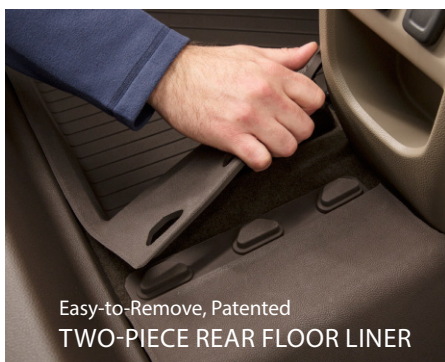

PRECISION ENGINEERED.
BECAUSE "CLOSE ENOUGH" NEVER IS.

PREMIUM ALL-WEATHER FLOOR LINERS FOR SIERRA AND CANYON

Designed specifically for Sierra and Canyon pickups, Premium All-Weather Floor Liners offer precision coverage around interior trim, driver pedals, seat tracks and door sills.

See your GMC Dealer or visit gm.ca for the complete GMC Accessories portfolio.

DESIGNED. NOT JUST MEASURED.

PREMIUM ALL-WEATHER FLOOR LINERS
FOR SIERRA AND CANYON

Substantial Carpet Coverage for
BETTER PROTECTION

The Right
COLOR MATCH

GM-Engineered for a
BETTER FIT

Easy-to-Remove, Patented
TWO-PIECE REAR FLOOR LINER

Push-and-Click
ANCHORING SYSTEM

Great Looks with
OUTSTANDING TRACTION

Sierra

DOUBLE CAB	CREW CAB	POSITION	COLOR	PART #
X	X	Front ²	Cocoa	84073617
X	X	Front ²	Jet Black	84073616
	X	Second Row	Jet Black	23237402
	X	Second Row	Cocoa	23237403
X		Second Row	Jet Black	23237404
X		Second Row	Cocoa	23237405