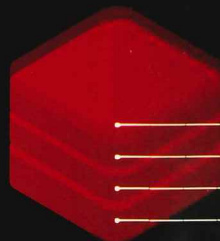

TRAINED AND CERTIFIED INSTALLERS

All installers are professionally trained and certified to achieve a high quality and near invisible install every time.

PRECISE PATTERNS AND FITMENT

Our advanced film cutting software allows our installers to precisely install the film on the areas of your vehicle you choose to protect.

AVAILABLE FOR **GLOSS &
MATTE** PAINT FINISHES

PROTECTION AGAINST ROCK CHIPS & SAND PITTING

8mil PPF

CLEARCOAT

POLYURETHANE

ACRYLIC ADHESIVE

POLYESTER RELEASE LINER

PROUDLY DISTRIBUTED BY