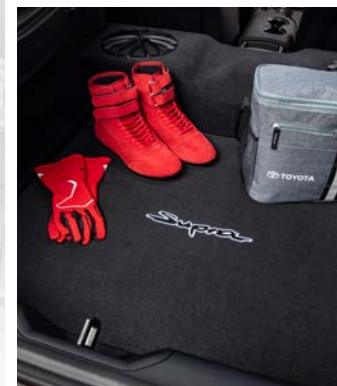

## The road is your domain. Accessorize appropriately.

Only Genuine Toyota Accessories can provide the finishing touches for an automotive masterpiece. Here, you'll find a selection of accessories to enhance and protect your new Supra. Designed and manufactured according to the highest quality standards set by Toyota.