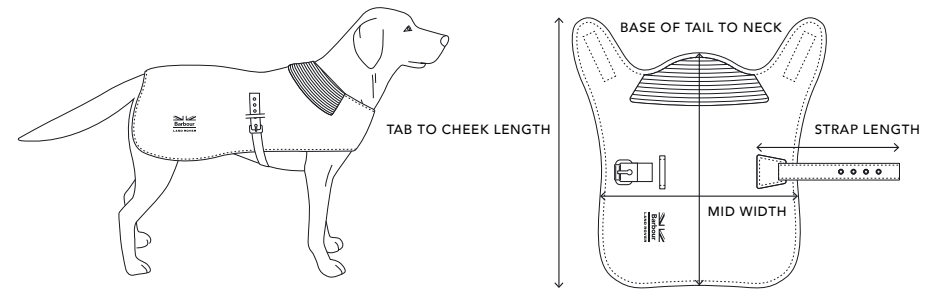

DOG COAT SIZE GUIDE

SIZE	S	M	L	XL
BREED	Terrier	Spaniel	Retriever	Pointer
NECK TO TAIL	13.7 in	17.7 in	21.6 in	25.9 in
MID WIDTH	11.8 in	14.9 in	18.1 in	21.6 in
TAB TO CHEEK LENGTH	17.3 in	22.4 in	27.5 in	32.2 in
STRAP LENGTH	10.2 in	13.3 in	16.9 in	20.4 in

DOG COLLAR SIZE GUIDE

SIZE	S	M	L
COLLAR MEASUREMENTS	.55 in x 15.7 in	.74 in x 20.8	.98 in x 25.0 in
TO FIT NECK	10.82 in - 13.9 in	14.1 in - 18.1 in	18.5 in - 22.2 in

CLOTHING SIZE GUIDE

SIZE	XS	S	M	L	XL	XXL	XXXL	XXXXL
CHEST (Inches)	19.2	19.9	20.9	21.9	22.8	23.8	24.8	25.7

Product availability and pricing are subject to change. All copy and images remain the copyright of Jaguar Land Rover. Correct at time of publication; subject to availability and market; Jaguar Land Rover reserve the right to remove or change specification of items in the range at any time.