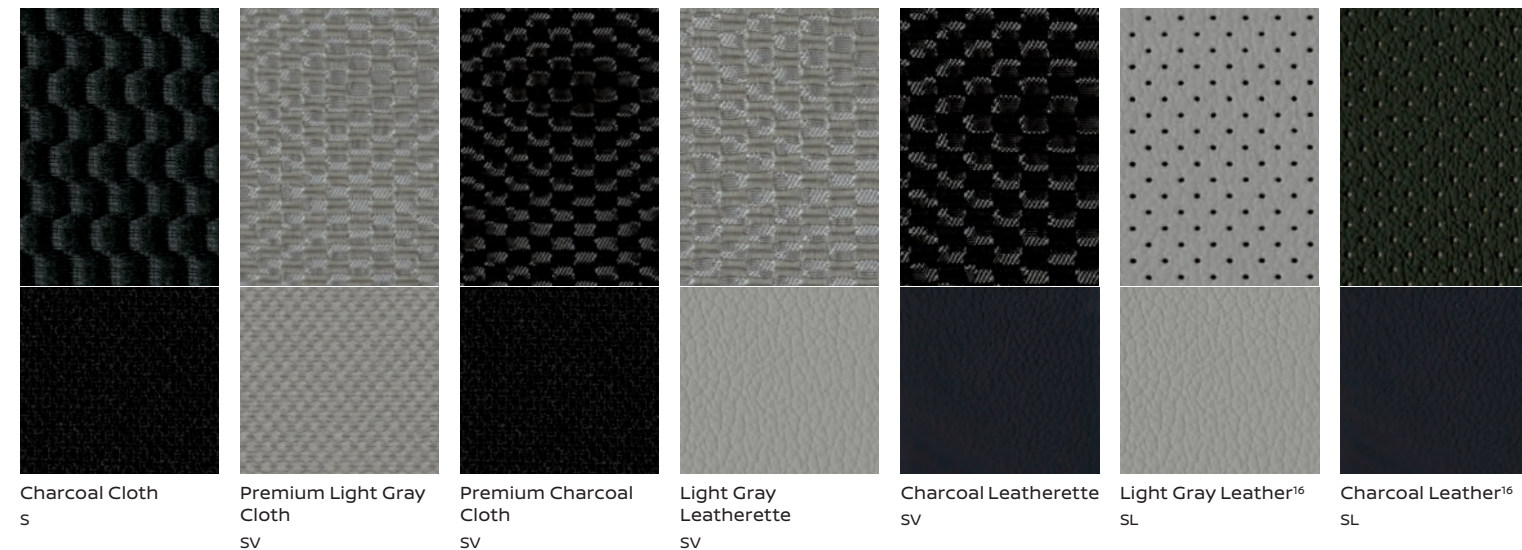

Rogue Sport™ SL shown in Charcoal Leather with optional equipment.¹⁶

Charcoal Cloth S Premium Light Gray Cloth SV Premium Charcoal Cloth SV Light Gray Leatherette SV Charcoal Leatherette SV Light Gray Leather¹⁶ SL Charcoal Leather¹⁶ SL