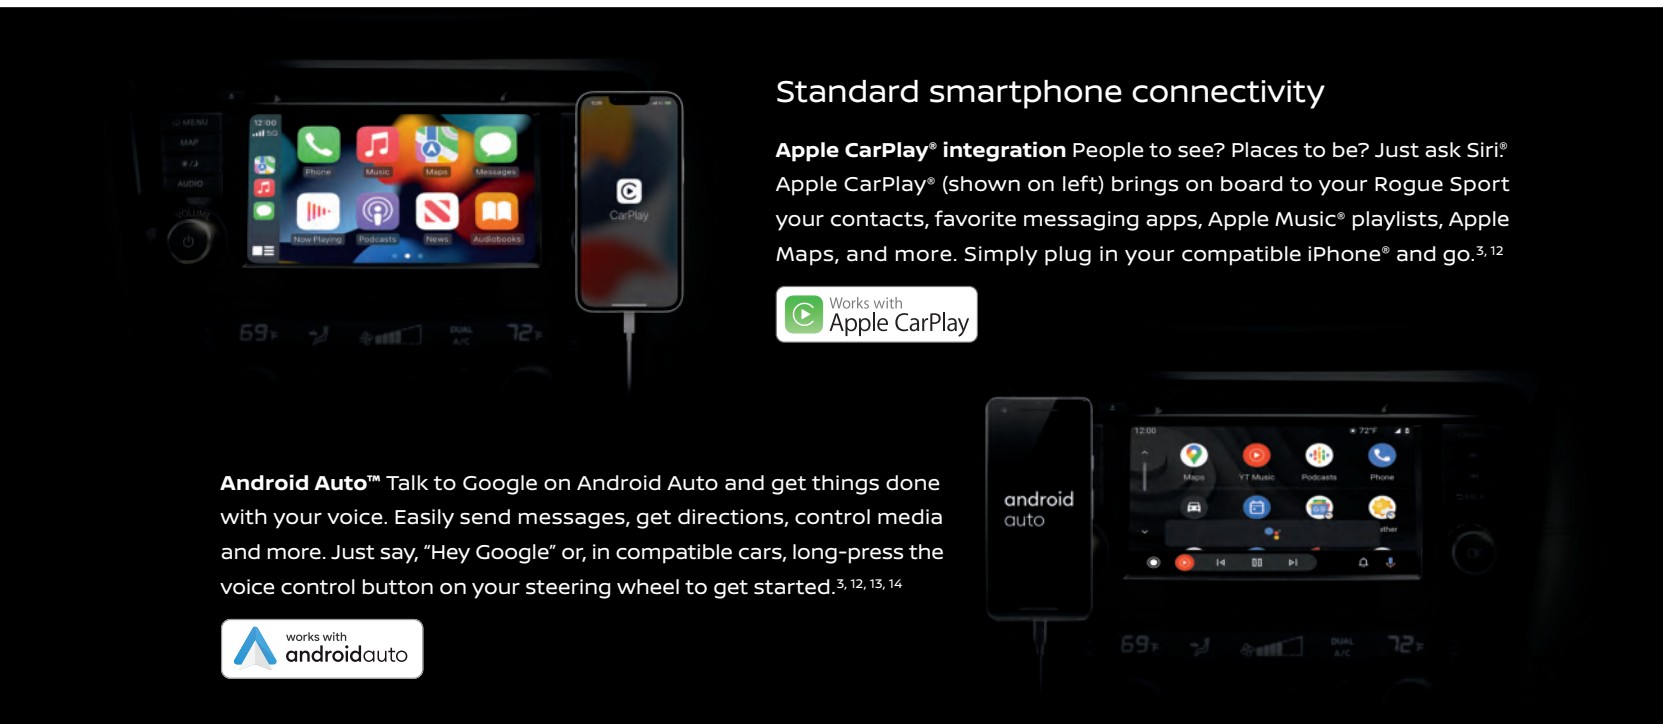

This is the Nissan Rogue Sport.™

ProPILOT Assist

With available ProPILOT Assist, Rogue Sport™ helps out with daily highway driving – following the car ahead at a preset distance, or helping keep you centered in your lane. It can even bring your Rogue Sport to a full stop based on the traffic flow, and can bring you back up to speed when traffic starts moving again.⁴

Nissan Safety Shield® 360

Nissan Intelligent Mobility reinvents the way you move. You'll drive with greater awareness, and even get an assist when you need it. Standard on every Rogue Sport, these advanced safety features help monitor in front, behind, and all around you for 360° of confidence.^{1, 6}

The available Intelligent Around View Monitor helps you squeeze into that spot with your pride and wheels intact. It also gives you an on-screen alert when it detects moving objects near your vehicle.⁵