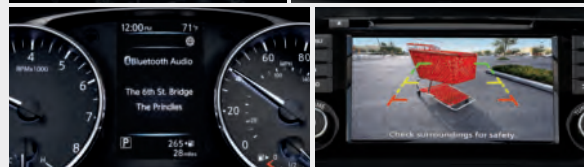

- 2.0-liter 4-cylinder engine
- Xtronic CVT® (Continuously Variable Transmission)
- Eco Mode
- Available Intelligent All-Wheel Drive²
- Intelligent Forward Collision Warning¹⁷
- Automatic Emergency Braking with Pedestrian Detection⁷
- Lane Departure Warning¹⁰
- Intelligent Lane Intervention¹⁰
- Rear Automatic Braking⁸
- Rear Cross Traffic Alert⁹
- RearView Monitor¹⁸
- Blind Spot Warning¹¹
- Rear Sonar System¹⁹
- High Beam Assist
- Rear Door Alert²⁰
- Automatic on/off headlights
- Active Ride Control
- Hill start assist
- Intelligent Trace Control²¹
- Intelligent Engine Brake
- 17" Aluminum-alloy wheels
- Halogen headlights with LED signature Daytime Running Lights
- Rear spoiler
- Body-color outside door handles
- Body-color power outside mirrors
- Advanced Drive-Assist Display²²
- NissanConnect® 7" color display with multi-touch control¹²
- Voice Recognition¹⁴
- Apple CarPlay® integration¹²
- Android Auto™ compatibility¹²
- Hands-free Text Messaging Assistant¹³
- Bluetooth® Hands-free Phone System¹²
- AM/FM/CD audio system with four speakers
- Streaming Audio via Bluetooth®¹²
- USB connection port³
- SiriusXM® Radio with 3-month trial access¹²
- Rear passenger air conditioning vents
- Integrated key with remote keyless entry
- Tilt and telescoping steering column
- Cruise control
- Variable intermittent front and intermittent rear windshield wipers
- 12-volt DC power outlet
- Approach lighting
- Six cargo tie-down hooks²³
- 6-way manual driver's seat
- 4-way manual front-passenger's seat
- 60/40 2nd-row split folding seat
- Cloth seat trim
- Vehicle Dynamic Control (VDC)²⁴ with Traction Control System (TCS)
- Tire Pressure Monitoring System (TPMS) with Easy-Fill Tire Alert^{25, 26}
- Nissan Advanced Air Bag System²⁷