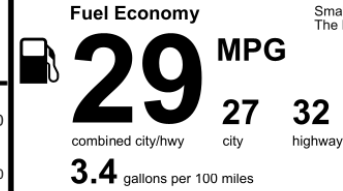

NissanConnect® NissanConnect® Services powered by SiriusXM®+ Apple CarPlay®+ Android Auto™+ SiriusXM®+

8" Color Touch-screen Display Wi-Fi Hotspot+

EXTERIOR

17" Alloy Wheels Intelligent Auto Headlights LED Low and High Beam Headlights LED Daytime Running Lights LED Tail Lamps Dual Power Heated Outside Mirrors

ROCK CREEK® UNIQUE FEATURES

235/65R17 All-Terrain Tires Intelligent Around View® Monitor (I-AVM) with Moving Object Detection and Off Road Mode Hill Descent Control Tubular Roof Rack Unique Front Fascia and Grille Rock Creek Badging Heated Leatherette-appointed Seats with Contrast Stitch and Rock Creek logo Cargo 12V Outlet

+See your Dealer for terms, conditions and limitations
++Optional Equipment Replaces Standard Where Applicable
+++Federal/State/Local laws may apply. Review before using

Manufacturer's Suggested Retail Base Price: $35,420.00

Options Included by Manufacturer	Price
ROCK CREEK® Premium Package	800.00
Hands-free Power Liftgate++	
Reverse Tilt-Down Outside Mirrors	
Memory Driver Seat and Outside Mirrors	
4-way Power Passenger Seat	
Wireless Charging Pad	
Heated Steering Wheel	
Splash Guards (Set of 4-Black)	250.00
Premium Paint	425.00
USB Charging Cable Set	90.00
Rock Creek All-Season Cargo Area Protector 1pc, Floor Liners & First Aid Kit	440.00

DESTINATION CHARGES 1,390.00

Total $38,815.00

EPA DOT Fuel Economy and Environment Gasoline Vehicle

Small SUVs range from 14 to 118 MPG. The best vehicle rates 140 MPGe.

You save $500
in fuel costs over 5 years compared to the average new vehicle.

Annual fuel cost $1,800