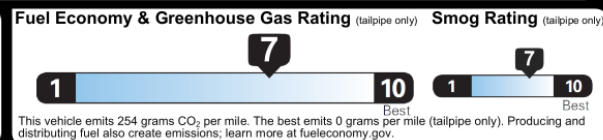

Exterior
17" Alloy Wheel
LED Low/High Beam Headlights
w/ LED Signature Lamp
V-Shape Dark Chrome Front Grill
Black Painted Heated Exterior Mirrors
w/ Integrated Side Turn Signal
Body-Color Exterior Door Handles
Temporary Spare Tire
Body-Colored Trunk Lid Spoiler
SR Grade Emblem

**Replaces standard equipment

+For more information
see dealer, owner's manual, or
www.NissanUSA.com/connect/label.
++State laws may apply. Review before using.

**Manufacturer's Suggested
Retail Base Price:** $20,690.00

Options Included by Manufacturer
SPLASH GUARDS 245.00
PREMIUM PAINT 425.00
CARPETED FLOOR MATS & TRUNK MAT 280.00
TRUNK PACKAGE 135.00
Trunk Net
Shopping Bag Hooks

DESTINATION CHARGES 1,140.00

Total* $22,915.00

EPA DOT Fuel Economy and Environment Gasoline Vehicle

Fuel Economy
35 MPG
combined city/hwy city highway
2.9 gallons per 100 miles

COMPACT CARS range from 18 to 83 MPG. The best vehicle rates 140 MPGe.

You save $2,000
in fuel costs over 5 years compared to the average new vehicle.

Annual fuel cost $1,550

fuelconomy.gov
Calculate personalized estimates and compare vehicles

GOVERNMENT 5-STAR SAFETY RATINGS DELIVERY

Overall Vehicle Score ★★★★★
Based on the combined ratings of frontal, side and rollover. Should ONLY be compared to other vehicles of similar size and weight.

Frontal Crash	Driver	★★★★
	Passenger	★★★★

Based on the risk of injury in a frontal impact. Should ONLY be compared to other vehicles of similar size and weight.

Side Crash	Front seat	★★★★★
	Rear seat	★★★★★

Based on the risk of injury in a side impact.

Rollover		★★★★

Based on the risk of rollover in a single-vehicle crash.

VEHICLE COLORS:
EXT: GRAY SKY PEARL
INT: SPORT

FINAL ASSEMBLY POINT:
AGUAS (ABV) MEX
TRANSPORT METHOD:
TRUCK

DEALER:
TEAM NISSAN
1801 AUTO CENTER DR
OXNARD CA
93036

Star ratings range from 1 to 5 stars (★★★★★) with 5 being the highest. Source: National Highway Traffic Safety Administration (NHTSA) www.safercar.gov or 1-888-327-4236

This Vehicle qualifies for Nissan's **Security+Plus Extended Protection Plan**
The only service agreement backed by Nissan Extended Services North America! Ask your dealer for details, or call 1-800-NISSAN-1 for more information

VIN: 3N1CN8FV1RL919671
EMS: 50 STATE EMISSIONS
MDL: 10314-919671 KCH-X
OPT: G-B93C03E10L93M92

20240624231659AS2867

*Does not include dealer installed options and accessories, local taxes or license fees. This label has been applied pursuant to federal law. Do not remove prior to delivery to the ultimate purchaser.

**Not actual Monroney Label. Provided for informational purposes only. Vehicle features, pricing and other information subject to change, may vary from actual vehicle content and/or Monroney label description. While Nissan makes reasonable efforts to ensure accuracy of information, Nissan is not responsible for changes, errors or omissions. See actual vehicle and/or verify information in question with your Nissan dealer.