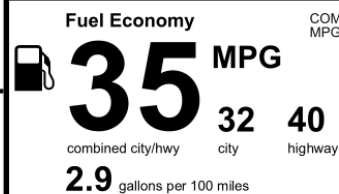

AUDIO & ENTERTAINMENT
NissanConnect®+
7" Color Touch-Screen Display
Apple CarPlay®+
Android Auto™+
Bluetooth® Hands-Free Phone System+
Streaming Audio via Bluetooth®+
Hands-Free Text Messaging Assistant+
Siri® Eyes Free+
Wireless Charger
7" Advanced Drive-Assist™ Display
AM/FM w/ RDS, MP3 and Aux-in
4 Speakers
(1) 12V DC Power Outlet, (2) USB Type-C and (1) USB Type-A ports

EXTERIOR
16" Alloy Wheel
Body-Color Exterior Mirrors
Body-Color Exterior Door Handles
Temporary Spare Tire
LED Low/High Beam Headlights w/ LED Signature Lamp

+See your Dealer for terms, conditions and limitations
++Replaces standard equipment

Manufacturer's Suggested Retail Base Price:	$20,490.00
Options Included by Manufacturer	
SPLASH GUARDS	245.00
CARPETED FLOOR MATS & TRUNK MAT	280.00
TRUNK PACKAGE	140.00
Trunk Net	
Shopping Bag Hooks	
DESTINATION CHARGES	1,140.00
Total*	$22,295.00

VIN 3N1CN8EV7SL848449

**Not actual Monroney Label. Provided for informational purposes only. Vehicle features, pricing and other information subject to change, may vary from actual vehicle content and/or Monroney label description. While Nissan makes reasonable efforts to ensure accuracy of information, Nissan is not responsible for changes, errors or omissions. See actual vehicle and/or verify information in question with your Nissan dealer.

EPA DOT Fuel Economy and Environment Gasoline Vehicle

COMPACT CARS range from 17 to 105 MPG. The best vehicle rates 140 MPGe.

You save $2,000
in fuel costs over 5 years compared to the average new vehicle.

Annual fuel cost $1,500

Fuel Economy & Greenhouse Gas Rating (tailpipe only) **Smog Rating** (tailpipe only)