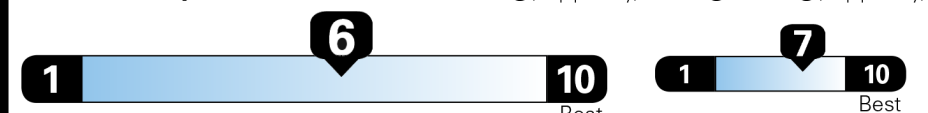

Fuel Economy & Greenhouse Gas Rating (tailpipe only) **Smog Rating** (tailpipe only)

This vehicle emits 292 grams CO₂ per mile. The best emits 0 grams per mile (tailpipe only). Producing and distributing fuel also create emissions; learn more at fueleconomy.gov.

Actual results will vary for many reasons, including driving conditions and how you drive and maintain your vehicle. The average new vehicle gets 27 MPG and costs $6,500 to fuel over 5 years. Cost estimates are based on 15,000 miles per year at $2.35 per gallon. MPGe is miles per gasoline gallon equivalent. Vehicle emissions are a significant cause of climate change and smog.

fueleconomy.gov
Calculate personalized estimates and compare vehicles

DELIVERY, PROCESSING AND HANDLING FEE 1,335.00

TOTAL $34,870.00

The New Vehicle Limited Warranty provides 3-year/36,000 mile basic coverage, 5-year/60,000 mile powertrain coverage, plus 5-year/unlimited mile corrosion perforation coverage. See Warranty and Maintenance Guide for details. An extended service contract may be available for the vehicle. Ask dealer for details. Manufacturer's suggested retail price includes manufacturer's recommended pre-delivery service. Gasoline, license and title fees, applicable federal, state and local taxes and dealer and distributor installed options and accessories are not included in the manufacturer's suggested retail price.

ToyotaCare, which covers normal factory scheduled maintenance for two years or 25,000 miles, whichever occurs first, is included as part of the sales price of the vehicle for qualifying buyers. See participating dealer for eligibility and coverage details.

Delivered by Truck to: 04109
TOYOTA OF GLENDORA
1949 AUTO CENTRE DRIVE
GLENDORA CA91740

TML1E2N1S0F0W0