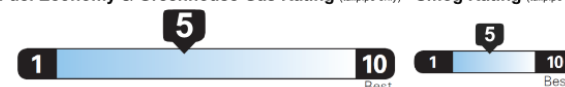

EXTERIOR

21" Alloy Wheels
Intelligent Auto Headlights
LED Headlights
LED Daytime Running Lights
LED Tail Lamps
Panoramic Moonroof

+See your Dealer for terms,
conditions and limitations
++Optional Equipment Replaces
Standard Where Applicable
+++Federal/State/Local Laws may apply.
Review before using

Manufacturer's Suggested
Retail Base Price: $49,600.00

Options Included by Manufacturer
Splash Guards Painted 255.00
Two-Tone w/ Premium Paint 925.00
Carpeted Floor Mats and Cargo Mat, 510.00
Seatback Protector, and Cargo Blocks

Cargo Package 455.00
3-Position Cargo Area Protector,
Retractable Cargo Cover, Cargo Net, and
First Aid Kit

DESTINATION CHARGES 1,390.00

Total* $53,135.00

EPA DOT Fuel Economy and Environment Gasoline Vehicle

Fuel Economy
23 MPG
21 27
combined city/hwy city highway
4.3 gallons per 100 miles

Small SUVs range from 14 to 118 MPG.
The best vehicle rates 140 MPGe.

You spend
$2,000

more in fuel costs
over 5 years
compared to the
average new vehicle.

Annual fuel cost
$2,300

Fuel Economy & Greenhouse Gas Rating (tailpipe only) Smog Rating (tailpipe only)

fueleconomy.gov

Calculate personalized estimates and compare vehicles

Smartphone
QR Code

GOVERNMENT 5-STAR SAFETY RATINGS

Overall Vehicle Score Not Rated
Based on the combined ratings of frontal, side and rollover.
Should ONLY be compared to other vehicles of similar size and weight.

Frontal Crash Driver Not Rated
Passenger Not Rated

Based on the risk of injury in a frontal impact.
Should ONLY be compared to other vehicles of similar size and weight.

Side Crash Front seat Not Rated
Rear seat Not Rated

Based on the risk of injury in a side impact.

Rollover Not Rated

Based on the risk of rollover in a single-vehicle crash.

Star ratings range from 1 to 5 stars (★★★★★) with 5 being the highest.

Source: National Highway Traffic Safety Administration (NHTSA)

www.safercar.gov or 1-888-327-4236

This Vehicle qualifies for Nissan's
Security+Plus Extended Protection Plan
The only service agreement backed by
Nissan Extended Services North America!
Ask your dealer for details, or call 1-800-NISSAN-1
for more information

Dealer:
ANTELOPE VALLEY NISSAN
451 AUTO CENTER DR
PALMDALE, CA 93551

EXT: 2T WHT BLK ROOF
INT: GRAY
EMS: 50 STATE EMISSIONS

Transport Method: TRUCK

20250116224841A53728

**Not actual Monroney Label. Provided for informational purposes only. Vehicle features, pricing and other information subject to change, may vary from actual vehicle content and/or Monroney label description. While Nissan makes reasonable efforts to ensure accuracy of information, Nissan is not responsible for changes, errors or omissions. See actual vehicle and/or verify information in question with your Nissan dealer.