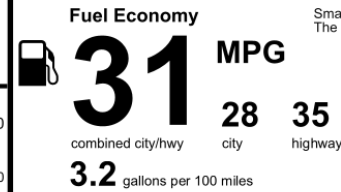

Dual-zone Automatic Temperature Control
Remote Engine Start System with Intelligent
Climate Control+++
TailorFit™ Leatherette-wrapped Steering
Wheel
Power Liftgate
Rear Door Alert
ProPILOT Assist
Steering Assist
Intelligent Cruise Control with Full Speed
Range and Hold
ProPILOT Emergency Stop with e-call
Voice Recognition

AUDIO & INFOTAINMENT

NissanConnect®
NissanConnect® Services powered by
SiriusXM®+
Apple CarPlay®+
Android Auto™+
SiriusXM®+

8" Color Touch-screen Display
Wi-Fi Hotspot+

EXTERIOR

18" Alloy Wheels
Intelligent Auto Headlights
LED Low and High Beam Headlights
LED Daytime Running Lights
LED Tail Lamps
Dual Power Heated Outside Mirrors

+See your Dealer for terms,
conditions and limitations
++Optional Equipment Replaces
Standard Where Applicable
+++Federal/State/Local laws may apply.
Review before using

Manufacturer's Suggested Retail Base Price:	$32,370.00
Options Included by Manufacturer	
SV Premium Package	2,000.00
Power Panoramic Moonroof	
Roof Rails	
PrimaTex™ Leatherette Seats	
Heated Front Seats	
Heated Steering Wheel	
2nd-row Door Sunshades	
Rear Personal Lights	
Splash Guards (Set of 4-Black)	250.00
Chrome Rear Bumper Protector	180.00
Floor Mats, 1-piece Cargo Area Protector, Seatback Protector, and First Aid Kit	450.00
DESTINATION CHARGES	1,390.00
Total*	$36,640.00

EPA DOT Fuel Economy and Environment Gasoline Vehicle

Small SUVs range from 14 to 118 MPG. The best vehicle rates 140 MPGe.

You save $1,000
in fuel costs over 5 years compared to the average new vehicle.

Annual fuel cost $1,700