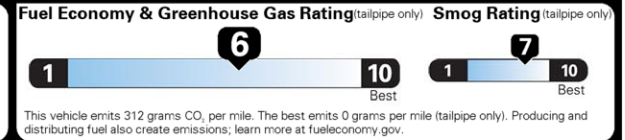

COMFORT & CONVENIENCE CONT.

2nd Row Seat Air Vents
Hill Start Assist
Intelligent Engine Brake (I-EB)
Intelligent Trace Control (I-TC)
Dual Zone Auto CFC-free Air Conditioning
Nissan Intelligent Key® with Push Button
Ignition
Remote Engine Start with Intelligent
Climate Control+
Quick Comfort™ Heated Front Seats
Leather-wrapped Steering Wheel & Shift Knob
Motion Activated Liftgate
Rear Door Alert
Divide-N-Hide®

EXTERIOR

Intelligent Auto Headlights (I-AH)
LED Daytime Running Lights (DRL)
LED Tail Lamps
Rear Spoiler with Center High-mounted
Stoplight
Dual Power Heated Outside Mirrors with LED
Turn Signal Indicators
Privacy Glass
Roof Rails
Chrome Outside & Interior Door Handles

+For more information, see dealer
owner's manual, or www.NissanUSA.com/
connect/important-information.
**Optional Equipment Replaces
Standard Where Applicable

Manufacturer's Suggested
Retail Base Price: $26,720.00

Options Included by Manufacturer
Floor Mats with Cargo Area Protector
& First Aid Kit 290.00

DESTINATION CHARGES 1,095.00

Total* $28,105.00

EPA DOT Fuel Economy and Environment Gasoline Vehicle

Fuel Economy Small SUVs range from 18 to 120 MPG.
The best vehicle rates 136 MPGe.

29 MPG
combined city/hwy

26 MPG
city

33 MPG
highway

3.4 gallons per 100 miles

You save $500
in fuel costs
over 5 years
compared to the
average new vehicle.

Annual fuel cost $1,400

Actual results will vary for many reasons, including driving conditions and how you drive and maintain your vehicle. The average new vehicle gets 27 MPG and costs $7,500 to fuel over 5 years. Cost estimates are based on 15,000 miles per year at $2.70 per gallon. MPGe is miles per gasoline gallon equivalent. Vehicle emissions are a significant cause of climate change and smog.

fuelconomy.gov

Calculate personalized estimates and compare vehicles

GOVERNMENT 5-STAR SAFETY RATINGS

Overall Vehicle Score ★★★★★
Based on the combined ratings of frontal, side and rollover.
Should ONLY be compared to other vehicles of similar size and weight.

Frontal Crash Driver ★★★★★
Passenger ★★★★★
Based on the risk of injury in a frontal impact.
Should ONLY be compared to other vehicles of similar size and weight.

Side Crash Front seat ★★★★★
Rear seat ★★★★★
Based on the risk of injury in a side impact.

Rollover ★★★★★
Based on the risk of rollover in a single-vehicle crash.

Star ratings range from 1 to 5 stars (★★★★★) with 5 being the highest.

Source: National Highway Traffic Safety Administration (NHTSA)

www.safercar.gov or 1-888-327-4236

This Vehicle qualifies for Nissan's

Security+Plus Extended Protection Plan

The only service agreement backed by
Nissan Extended Services North America!
Ask your dealer for details, or call 1-800-NISSAN-1
for more information

DELIVERY

VEHICLE COLORS:
EXT: GUN METALLIC
INT: CHARCOAL

FINAL ASSEMBLY POINT:
LOS ANGELES
TRANSPORT METHOD:
TRUCK

DEALER:
CHARLIE CLARK NIS EL PASO
6451 S DESERT BLVD
EL PASO TX
79932

VIN: KNMAT2MT0LP518679
EMS: 50 STATE EMISSIONS
MDL: 22310-518679 KAD-G
OPT: D-L92C03

20191212085142R15645

**Not actual Monroney Label. Provided for informational purposes only. Vehicle features, pricing and other information subject to change, may vary from actual vehicle content and/or Monroney label description. While Nissan makes reasonable efforts to ensure accuracy of information, Nissan is not responsible for changes, errors or omissions. See actual vehicle and/or verify information in question with your Nissan dealer.