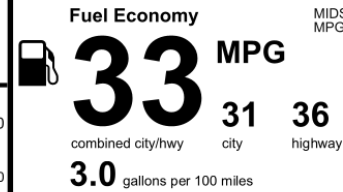

AUDIO & INFOTAINMENT

NissanConnect® powered by SiriusXM®+
Apple CarPlay®+
Android Auto™+
8" Color Touchscreen Display Audio System w/ 6 Speakers
Sir® Eyes Free+
SiriusXM® with Advanced Audio Features+
Wi-Fi Hotspot+

EXTERIOR

17" Alloy Wheels
SR Grade Badge
LED Projector Headlamps w/ LED Signature
LED Fog Lights
Headlight Delay w/ Welcome Function
Intelligent Auto Headlights
Black Roof Rails

+For more information, see dealer, see dealer, owner's manual, or www.NissanUSA.com/connect/legal

++Optional equipment replaces standard equipment where applicable

**State laws may apply. Review before using

Manufacturer's Suggested Retail Base Price:	$23,900.00
Options Included by Manufacturer	
Exterior Package	435.00
Crossbars Exhaust Finisher	
Interior Electronics Package	575.00
Interior Ambient Lighting (20-Color) Door Pocket Light Frameless Auto-dimming Mirror w/ Universal Remote**	
17" Black Alloy Wheels**	545.00
External Ground Lighting	275.00
Splash Guards	250.00
Illuminated Kick Plates	460.00
Carpeted Floor Mats with Cargo Mat	245.00
USB Charging Cable Set	90.00
Rear Roof Spoiler	

DESTINATION CHARGES 1,390.00

Total $28,165.00

EPA DOT Fuel Economy and Environment Gasoline Vehicle

MIDSIZE CARS range from 15 to 132 MPG. The best vehicle rates 140 MPG.

You save $1,500
in fuel costs over 5 years compared to the average new vehicle.

Annual fuel cost $1,650