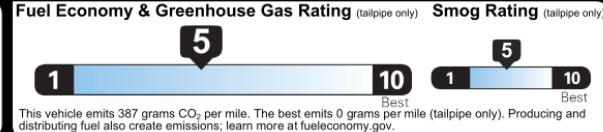

AUDIO & INFOTAINMENT

NissanConnect®
NissanConnect® Services powered by
SiriusXM®+
Wireless Apple CarPlay®+
Wireless Android Auto™+
SiriusXM® with 360L+
12.3" Color Touch-screen Display
BOSE® Premium Audio System
In-Vehicle Data & Wi-Fi Hotspot+
Google built-in
Google Assistant
Google Maps
Google Play+
12.3" Digital Dashboard
Alexa Built-in+
Hybrid Radio+

EXTERIOR

21" Alloy Wheels
Intelligent Auto Headlights
LED Headlights
LED Daytime Running Lights
LED Tail Lamps
Panoramic Moonroof

+See your Dealer for terms,
conditions and limitations
++Optional Equipment Replaces
Standard Where Applicable
+++Federal/State/Local Laws may apply.
Review before using

Manufacturer's Suggested
Retail Base Price: $49,600.00

Options Included by Manufacturer
Splash Guards Painted 255.00
Two-Tone w/ Premium Paint 925.00
USB Charging Cable Set 90.00
Carpeted Floor Mats and Cargo Mat,
Seatback Protector, and Cargo Blocks
Cargo Package 455.00
3-Position Cargo Area Protector,
Retractable Cargo Cover, Cargo Net, and
First Aid Kit

DESTINATION CHARGES 1,390.00

Total' $53,225.00

EPA DOT Fuel Economy and Environment Gasoline Vehicle

Fuel Economy
23 MPG
21 27
combined city/hwy city highway
4.3 gallons per 100 miles

Small SUVs range from 14 to 118 MPG.
The best vehicle rates 140 MPGe.

You spend
$2,000
more in fuel costs
over 5 years
compared to the
average new vehicle.

Annual fuel cost
$2,300

fuel economy.gov
Calculate personalized estimates and compare vehicles

GOVERNMENT 5-STAR SAFETY RATINGS

Overall Vehicle Score	Not Rated	
Based on the combined ratings of frontal, side and rollover. Should ONLY be compared to other vehicles of similar size and weight.		
Frontal Crash	Driver Passenger	Not Rated
Based on the risk of injury in a frontal impact. Should ONLY be compared to other vehicles of similar size and weight.		
Side Crash	Front seat Rear seat	Not Rated
Based on the risk of injury in a side impact.		
Rollover	Not Rated	
Based on the risk of rollover in a single-vehicle crash.		

Star ratings range from 1 to 5 stars (★★★★★) with 5 being the highest.
Source: National Highway Traffic Safety Administration (NHTSA)
www.safercar.gov or 1-888-327-4236

This Vehicle qualifies for Nissan's
Security+Plus Extended Protection Plan
The only service agreement backed by
Nissan Extended Services North America!
Ask your dealer for details, or call 1-800-NISSAN-1
for more information

Dealer:
GLENDALE NISSAN
727 S BRAND BLVD
GLENDALE, CA 91204

VIN: 5N1AZ3DT3SC100039
MDL: 23415-100039 XDU-G
OPT: C-C03B93E08H92L92M92
EXT: 2T RED BLK ROOF
INT: GRAPHITE
EMS: 50 STATE EMISSIONS

Transport Method: TRUCK 20241209224509AS5788

PARTS CONTENT INFORMATION FOR VEHICLES IN THIS CARLINE: U.S./CANADIAN PARTS CONTENT: 50%

NOTE: PARTS CONTENT DOES NOT INCLUDE FINAL ASSEMBLY, DISTRIBUTION, OR OTHER NON-PARTS COSTS.

FOR THIS VEHICLE:
FINAL ASSEMBLY POINT:
SMYRNA, TN, USA
COUNTRY OF ORIGIN:
ENGINE: JAPAN
TRANSMISSION: US

**Not actual Monroney Label. Provided for informational purposes only. Vehicle features, pricing and other information subject to change, may vary from actual vehicle content and/or Monroney label description. While Nissan makes reasonable efforts to ensure accuracy of information, Nissan is not responsible for changes, errors or omissions. See actual vehicle and/or verify information in question with your Nissan dealer.