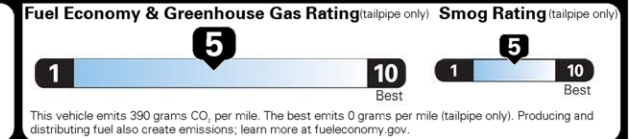

COMFORT & CONVENIENCE
6-way Manual Driver Seat
4-way Manual Front Passenger Seat
7" Advanced Drive-Assist Display
Tri-zone Automatic Temperature Control
Nissan Intelligent Key®
Rear Sonar

AUDIO & INFOTAINMENT
NissanConnect®
SiriusXM® Radio+
Apple CarPlay®+
Android Auto™ +
8" Color Touch-screen Display

EXTERIOR
18" Painted Alloy Wheels
LED Headlamps & Tail Lamps

+For more information, see dealer, owner's manual, or www.NissanUSA.com/connect/legal
+*Optional Equipment Replaces Standard Where Applicable

VIN 5N1DR3AA6PC256194

Manufacturer's Suggested Retail Base Price:	$35,200.00
Options Included by Manufacturer	
Splash Guards	220.00
Carpeted Floor Mats: Bench Seat	265.00
DESTINATION CHARGES	1,335.00
Total*	$37,020.00

EPA DOT Fuel Economy and Environment Gasoline Vehicle

Fuel Economy SMALL SUVs range from 14 to 129 MPG. The best vehicle rates 132 MPGe.

23 MPG
combined city/hwy

20 city 27 highway

4.3 gallons per 100 miles

You spend $1,500 more in fuel costs over 5 years compared to the average new vehicle.

Annual fuel cost $1,900

fuelconomy.gov

Calculate personalized estimates and compare vehicles

Smartphone QR Code

GOVERNMENT 5-STAR SAFETY RATINGS

Overall Vehicle Score Not Rated
Based on the combined ratings of frontal, side and rollover. Should ONLY be compared to other vehicles of similar size and weight.

Frontal Crash	Driver	★★★★
	Passenger	★★★★

Based on the risk of injury in a frontal impact. Should ONLY be compared to other vehicles of similar size and weight.

Side Crash	Front seat	★★★★★
	Rear seat	★★★★★

Based on the risk of injury in a side impact.

Rollover Not Rated
Based on the risk of rollover in a single-vehicle crash.

Star ratings range from 1 to 5 stars (★★★★★) with 5 being the highest.
Source: National Highway Traffic Safety Administration (NHTSA)
www.safercar.gov or 1-888-327-4236

This Vehicle qualifies for Nissan's **Security+Plus Extended Protection Plan**
The only service agreement backed by Nissan Extended Services North America!
Ask your dealer for details, or call 1-800-NISSAN-1 for more information

Dealer:
GARDEN GROVE NISSAN
9222 TRASK AVE
GARDEN GROVE, CA 92844

VIN: 5N1DR3AA6PC256194
MDL: 25113-256194 KAD-G
OPT: G-C03B92L92

EXT: GUN METALLIC
INT: CHARCOAL
EMS: 50 STATE EMISSIONS

Transport Method:TRUCK

20230308230158A55731

**Not actual Monroney Label. Provided for informational purposes only. Vehicle features, pricing and other information subject to change, may vary from actual vehicle content and/or Monroney label description. While Nissan makes reasonable efforts to ensure accuracy of information, Nissan is not responsible for changes, errors or omissions. See actual vehicle and/or verify information in question with your Nissan dealer.