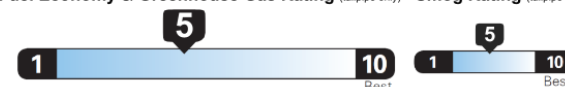

EXTERIOR
21" Alloy Wheels
Intelligent Auto Headlights
LED Headlights
LED Daytime Running Lights
LED Tail Lamps
Panoramic Moonroof

+See your Dealer for terms,
conditions and limitations
++Optional Equipment Replaces
Standard Where Applicable
+++Federal/State/Local Laws may apply.
Review before using

**Manufacturer's Suggested
Retail Base Price:** $49,600.00

Options Included by Manufacturer

Splash Guards Painted	255.00
Carpeted Floor Mats and Cargo Mat, Seatback Protector, and Cargo Blocks Cargo Package	510.00
3-Position Cargo Area Protector, Retractable Cargo Cover, Cargo Net, and First Aid Kit	455.00
Tablet Holder	160.00
Spare Tire**	180.00

DESTINATION CHARGES 1,390.00

Total $52,550.00

EPA DOT Fuel Economy and Environment Gasoline Vehicle

Fuel Economy
23 MPG
combined city/hwy city highway
4.3 gallons per 100 miles

Small SUVs range from 14 to 118 MPG.
The best vehicle rates 140 MPGe.

**You spend
$2,000**

**more in fuel costs
over 5 years**
compared to the
average new vehicle.

**Annual fuel cost
$2,300**

Fuel Economy & Greenhouse Gas Rating (tailpipe only) **Smog Rating** (tailpipe only)

fueleconomy.gov

Calculate personalized estimates and compare vehicles

GOVERNMENT 5-STAR SAFETY RATINGS

Overall Vehicle Score Not Rated
Based on the combined ratings of frontal, side and rollover.
Should ONLY be compared to other vehicles of similar size and weight.

Frontal Crash Driver Not Rated
Passenger Not Rated

Based on the risk of injury in a frontal impact.
Should ONLY be compared to other vehicles of similar size and weight.

Side Crash Front seat Not Rated
Rear seat Not Rated

Based on the risk of injury in a side impact.

Rollover Not Rated

Based on the risk of rollover in a single-vehicle crash.

Star ratings range from 1 to 5 stars (★★★★★) with 5 being the highest.

Source: National Highway Traffic Safety Administration (NHTSA)

www.safercar.gov or 1-888-327-4236

This Vehicle qualifies for Nissan's
Security+Plus Extended Protection Plan
The only service agreement backed by
Nissan Extended Services North America!
Ask your dealer for details, or call 1-800-NISSAN-1
for more information

Dealer:
MOSSY NISSAN ESCONDIDO
1546 AUTO PARK WAY
ESCONDIDO, CA 92029

VIN: 5N1AZ3DT2SC119018
MDL: 23415-119018 KH3-K
OPT: E-C03B93L92M92M93W01

EXT: SUPER BLACK
INT: GRAY
EMS: 50 STATE EMISSIONS

Transport Method: TRUCK

20250306231554AS3397

*Does not include dealer installed options and accessories, local taxes or license fees. This label has been applied pursuant to federal law. Do not remove prior to delivery to the ultimate purchaser.

**Not actual Monroney Label. Provided for informational purposes only. Vehicle features, pricing and other information subject to change, may vary from actual vehicle content and/or Monroney label description. While Nissan makes reasonable efforts to ensure accuracy of information, Nissan is not responsible for changes, errors or omissions. See actual vehicle and/or verify information in question with your Nissan dealer.