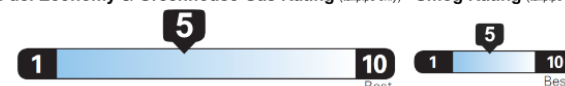

EXTERIOR
21" Alloy Wheels
Intelligent Auto Headlights
LED Headlights
LED Daytime Running Lights
LED Tail Lamps
Panoramic Moonroof

+See your Dealer for terms,
conditions and limitations
++Optional Equipment Replaces
Standard Where Applicable
+++Federal/State/Local Laws may apply.
Review before using

**Manufacturer's Suggested
Retail Base Price:** $49,600.00

Options Included by Manufacturer
Splash Guards Painted 255.00
USB Charging Cable Set 90.00
Carpeted Floor Mats and Cargo Mat, 510.00
Seatback Protector, and Cargo Blocks
Cargo Package 455.00
3-Position Cargo Area Protector,
Retractable Cargo Cover, Cargo Net, and
First Aid Kit

DESTINATION CHARGES 1,390.00

Total* $52,300.00

EPA DOT Fuel Economy and Environment Gasoline Vehicle

Fuel Economy
23 MPG
21 27
combined city/hwy city highway
4.3 gallons per 100 miles

Small SUVs range from 14 to 118 MPG.
The best vehicle rates 140 MPGe.

**You spend
$2,000**

**more in fuel costs
over 5 years**
compared to the
average new vehicle.

**Annual fuel cost
$2,300**

Fuel Economy & Greenhouse Gas Rating (tailpipe only) **Smog Rating** (tailpipe only)

fueleconomy.gov

Smartphone
QR Code

GOVERNMENT 5-STAR SAFETY RATINGS

Overall Vehicle Score Not Rated
Based on the combined ratings of frontal, side and rollover.
Should ONLY be compared to other vehicles of similar size and weight.

Frontal Crash Driver Not Rated
Passenger Not Rated

Based on the risk of injury in a frontal impact.
Should ONLY be compared to other vehicles of similar size and weight.

Side Crash Front seat Not Rated
Rear seat Not Rated

Based on the risk of injury in a side impact.

Rollover Not Rated

Star ratings range from 1 to 5 stars (★★★★★) with 5 being the highest.
Source: National Highway Traffic Safety Administration (NHTSA)
www.safercar.gov or 1-888-327-4236

This Vehicle qualifies for Nissan's
Security+Plus Extended Protection Plan
The only service agreement backed by
Nissan Extended Services North America!
Ask your dealer for details, or call 1-800-NISSAN-1
for more information

Dealer:
VALLEJO NISSAN, INC.
3287 SONOMA BLVD
VALLEJO, CA 94590

EXT: GUN METALLIC
INT: GRAPHITE
EMS: 50 STATE EMISSIONS

Transport Method: TRUCK

20250320225648A5536

**Not actual Monroney Label. Provided for informational purposes only. Vehicle features, pricing and other information subject to change, may vary from actual vehicle content and/or Monroney label description. While Nissan makes reasonable efforts to ensure accuracy of information, Nissan is not responsible for changes, errors or omissions. See actual vehicle and/or verify information in question with your Nissan dealer.