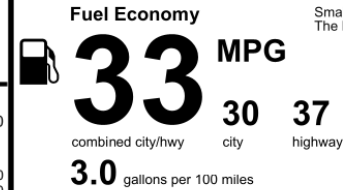

3 Scheduled Oil Changes incl. within 2 yrs/24,000 miles (whichever occurs first)+

MECHANICAL & PERFORMANCE

1.5L DOHC 12-Valve Turbocharged Engine
201 hp, 225 lb-ft torque
XTRONIC CVT®
Front and Rear Disc Brakes
Drive Mode Selector

SAFETY & SECURITY

Nissan Advanced Air Bag System
Lower Anchors and Tethers for Children (LATCH)
Brake Assist
RearView Monitor
Automatic Emergency Braking with Pedestrian Detection
Blind Spot Warning
Rear Cross Traffic Alert
Lane Departure Warning
High Beam Assist
Rear Automatic Braking
Intelligent Forward Collision Warning

COMFORT & CONVENIENCE

Cruise Control
Rear Door Alert
Voice Recognition

AUDIO & INFOTAINMENT

NissanConnect®
Apple CarPlay®+
Android Auto™+
SiriusXM®+
8" Color Touch-screen Display

EXTERIOR

17" Alloy Wheels
Temporary Spare Tire
Intelligent Auto Headlights
LED Low and High Beam Headlights
LED Daytime Running Lights
LED Tail Lamps

+See your Dealer for terms, conditions and limitations
++Optional Equipment Replaces Standard Where Applicable
+++Federal/State/Local laws may apply.
Review before using

Manufacturer's Suggested Retail Base Price: $29,230.00

Options Included by Manufacturer
Splash Guards (Set of 4-Black) 260.00
Floor Mats, 1-piece Cargo Area Protector, Seatback Protector, and First Aid Kit 470.00

DESTINATION CHARGES 1,390.00

Total $31,350.00

EPA DOT Fuel Economy and Environment Gasoline Vehicle

Small SUVs range from 14 to 118 MPG. The best vehicle rates 140 MPGe.

You save $1,500
in fuel costs over 5 years compared to the average new vehicle.

Annual fuel cost $1,600