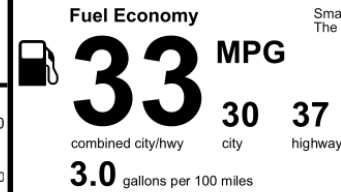

Dual-zone Automatic Temperature Control
Remote Engine Start System with Intelligent Climate Control+++
Power Liftgate
Rear Door Alert
ProPILOT Assist
Steering Assist
Intelligent Cruise Control with Full Speed Range and Hold
Voice Recognition

AUDIO & INFOTAINMENT

NissanConnect®
NissanConnect® Services powered by SiriusXM®+
Apple CarPlay®+
Android Auto™+
SiriusXM®+
8" Color Touch-screen Display
Wi-Fi Hotspot+

EXTERIOR

18" Alloy Wheels
Intelligent Auto Headlights
LED Low and High Beam Headlights
LED Daytime Running Lights
LED Tail Lamps
Dual Power Heated Outside Mirrors

+For more information, see dealer, owner's manual, or www.NissanUSA.com/connect/legal
++Optional Equipment Replaces Standard Where Applicable
+++Federal/State/Local laws may apply. Review before using

Manufacturer's Suggested Retail Base Price:	$30,540.00
Options Included by Manufacturer	
SV Premium Package	2,100.00
Power Panoramic Moonroof	
Roof Rails	
PrimaTex™ Leatherette Seats	
Heated Front Seats	
Heated Leather-wrapped Steering Wheel	
2nd-row Door Sunshades	
Rear Personal Lights	
Splash Guards (Set of 4-Black)	250.00
Chrome Rear Bumper Protector	180.00
Premium Paint	425.00
USB Charging Cable Set	90.00
Floor Mats, 1-piece Cargo Area Protector, Seatback Protector and First Aid Kit	445.00

DESTINATION CHARGES	1,390.00
Total	$35,420.00

EPA DOT Fuel Economy and Environment Gasoline Vehicle

Small SUVs range from 14 to 123 MPG. The best vehicle rates 140 MPGe.

You save $1,500
in fuel costs over 5 years compared to the average new vehicle.

Annual fuel cost $1,650