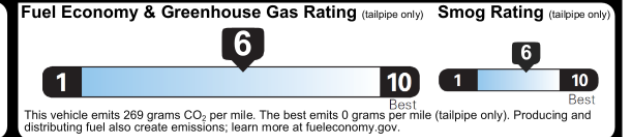

fuel economy.gov

Calculate personalized estimates and compare vehicles

GOVERNMENT 5-STAR SAFETY RATINGS

Overall Vehicle Score ★★★★★
Based on the combined ratings of frontal, side and rollover. Should ONLY be compared to other vehicles of similar size and weight.

Frontal Crash Driver ★★★★★ Passenger ★★★★★
Based on the risk of injury in a frontal impact. Should ONLY be compared to other vehicles of similar size and weight.

Side Crash Front seat ★★★★★ Rear seat ★★★★★
Based on the risk of injury in a side impact.

Rollover ★★★★★
Based on the risk of rollover in a single-vehicle crash.

Star ratings range from 1 to 5 stars (★★★★★) with 5 being the highest. Source: National Highway Traffic Safety Administration (NHTSA) www.safercar.gov or 1-888-327-4236

This Vehicle qualifies for Nissan's Security+Plus Extended Protection Plan

The only service agreement backed by Nissan Extended Services North America! Ask your dealer for details, or call 1-800-NISSAN-1 for more information

DELIVERY

VEHICLE COLORS:
EXT: SCARLET EMBER T
INT: CHARCOAL

FINAL ASSEMBLY POINT:
LOS ANGELES
TRANSPORT METHOD:
TRUCK

DEALER:
MOSSY NISSAN POWAY
14100 POWAY RD
POWAY CA
92064

VIN: JN8BT3BA2RW005321
EMS: 50 STATE EMISSIONS
MDL: 22314-005321 NBL-G
OPT: H-C03P01B92B93E09H92 L92F01

20240718230849AS3899

*Does not include dealer installed options and accessories, local taxes or license fees. This label has been applied pursuant to federal law. Do not remove prior to delivery to the ultimate purchaser.

**Not actual Monroney Label. Provided for informational purposes only. Vehicle features, pricing and other information subject to change, may vary from actual vehicle content and/or Monroney label description. While Nissan makes reasonable efforts to ensure accuracy of information, Nissan is not responsible for changes, errors or omissions. See actual vehicle and/or verify information in question with your Nissan dealer.

PROP65 LABEL REQUIRED

ATTENTION VPC

PROP65 LABEL REQUIRED

ATTENTION VPC

VIN JN8BT3BA2RW005321