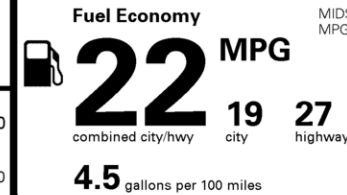

+For more information, see dealer,
owner's manual, or
www.infiniti.com/intouch/
important-information
++Replaces standard equipment

Manufacturer's Suggested Retail Base Price:	$45,700.00
Options Included by Manufacturer SPLASH GUARDS	225.00
DESTINATION CHARGES	1,025.00
Total*	$46,950.00

**Not actual Monroney Label. Provided for informational purposes only. Vehicle features, pricing and other information subject to change, may vary from actual vehicle content and/or Monroney label description. While Nissan makes reasonable efforts to ensure accuracy of information, Nissan is not responsible for changes, errors or omissions. See actual vehicle and/or verify information in question with your Nissan dealer.

EPA DOT Fuel Economy and Environment Gasoline Vehicle

MIDSIZE CARS range from 12 to 136 MPG. The best vehicle rates 136 MPG.

You spend $3,500

more in fuel costs over 5 years compared to the average new vehicle.

Annual fuel cost $2,200