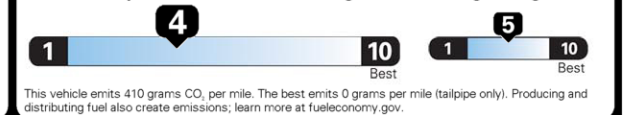

Manufacturer's Suggested
Retail Base Price: $48,150.00

Options Included by Manufacturer
ESSENTIAL PACKAGE 2,900.00

Around View® Monitor (AVM) w/
Moving Object Detection (MOD)+
2 Front & 2 Rear Sonar Sensors
Rain-sensing front windshield wipers
INFINITI InTouch™ Navigation
w/ voice commands+
INFINITI InTouch™ Services+
SiriusXM® Traffic+
INFINITI Radiant
Illuminated Kick Plates++
Leather-appointed seating++

PROASSIST PACKAGE 1,950.00

High Beam Assist (HBA)++
4 Front & 4 Rear Sonar sensors+++
Auto-dimming side mirrors++
Intelligent Cruise Control (ICC)++
Lane Departure Warning (LDW)
Lane Departure Prevention (LDP)
Blind Spot Intervention® (BSI)
Backup Collision Intervention (BCI)

SPLASH GUARDS 225.00

DESTINATION CHARGES 1,025.00

Total* $54,250.00

EPA DOT Fuel Economy and Environment Gasoline Vehicle

Fuel Economy
22 **19** **26** MPG
combined city/hwy city highway
4.5 gallons per 100 miles

SPORT UTILITY VEHICLES range from
18 to 120 MPG. The best vehicle rates
136 MPGe.

You spend
$3,500
more in fuel costs
over 5 years
compared to the
average new vehicle.

Annual fuel cost
$2,200

Fuel Economy & Greenhouse Gas Rating (tailpipe only) Smog Rating (tailpipe only)

Actual results will vary for many reasons, including driving conditions and how you drive and maintain your vehicle. The average new vehicle gets 27 MPG and costs $7,500 to fuel over 5 years. Cost estimates are based on 15,000 miles per year at $3.25 per gallon. MPGe is miles per gasoline gallon equivalent. Vehicle emissions are a significant cause of climate change and smog.

fueleconomy.gov

Calculate personalized estimates and compare vehicles

GOVERNMENT 5-STAR SAFETY RATINGS

Overall Vehicle Score ★★★★★
Based on the combined ratings of frontal, side and rollover.
Should ONLY be compared to other vehicles of similar size and weight.

Frontal Crash Driver Passenger ★★★★★
Based on the risk of injury in a frontal impact.
Should ONLY be compared to other vehicles of similar size and weight.

Side Crash Front seat Rear seat ★★★★★
Based on the risk of injury in a side impact.

Rollover ★★★★★
Based on the risk of rollover in a single-vehicle crash.

Star ratings range from 1 to 5 stars (★★★★★) with 5 being the highest.

Source: National Highway Traffic Safety Administration (NHTSA)
www.safercar.gov or 1-888-327-4236

TOTAL OWNERSHIP EXPERIENCE

1. Every Infiniti Vehicle includes Infiniti's:
- 4-Year/60,000 Mile Basic Limited Warranty Coverage **
  - 6-Year/70,000 Mile Powertrain Limited Warranty Coverage **
  - 7-Year/Unlimited Mileage Corrosion Limited Warranty Coverage **
  - 24-hour Roadside Assistance **
  - Complimentary Service Loan Car ***

** Please see the Infiniti Warranty Information booklet for details.
*** Please ask your Infiniti retailer for details.

DELIVERY

VEHICLE COLORS:
EXT:HERMOSA BLUE
INT: GRAPHITE

FINAL ASSEMBLY POINT:
SMYRNA

TRANSPORT METHOD:
TRUCK

DEALER:
INFINITI OF SYRACUSE
736 W GENESEE ST
SYRACUSE NY
13204

VIN: 5N1DL0MM9LC518547
EMS:50 STATE EMISSIONS
MDL:84210-518547 BW5-G
OPT: B-K01V01B92B11C03G01
K11L11S55

20190919225612A571408

**Not actual Monroney Label. Provided for informational purposes only. Vehicle features, pricing and other information subject to change, may vary from actual vehicle content and/or Monroney label description. While Nissan makes reasonable efforts to ensure accuracy of information, Nissan is not responsible for changes, errors or omissions. See actual vehicle and/or verify information in question with your Nissan dealer.