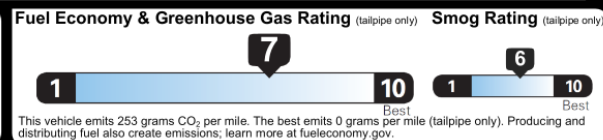

fueleconomy.gov
Calculate personalized estimates and compare vehicles

GOVERNMENT 5-STAR SAFETY RATINGS DELIVERY

Overall Vehicle Score ★★★★★
Based on the combined ratings of frontal, side and rollover.
Should ONLY be compared to other vehicles of similar size and weight.

Frontal Crash	Driver	★★★★
	Passenger	★★★★

Based on the risk of injury in a frontal impact.
Should ONLY be compared to other vehicles of similar size and weight.

Side Crash	Front seat	★★★★★
	Rear seat	★★★★★

Based on the risk of injury in a side impact.

Rollover	★★★★

Based on the risk of rollover in a single-vehicle crash.

VEHICLE COLORS:
EXT: GUN METALLIC
INT: SPORT

FINAL ASSEMBLY POINT:
AGUAS (ABV) MEX

TRANSPORT METHOD:
TRUCK

DEALER:
NISSAN OF COSTA MESA
2850 HARBOR BLVD
COSTA MESA CA
92626

Star ratings range from 1 to 5 stars (★★★★★) with 5 being the highest.
Source: National Highway Traffic Safety Administration (NHTSA)
www.safercar.gov or 1-888-327-4236

This Vehicle qualifies for Nissan's
Security+Plus Extended Protection Plan
The only service agreement backed by
Nissan Extended Services North America
Ask your dealer for details, or call 1-800-NISSAN-1
for more information

VIN: 3N1CN8FV5SL845323
EMS: 50 STATE EMISSIONS
MDL: 10315-845323 KAD-X
OPT: E-B93C03H92L93M92

20250218230521AS5630

*Does not include dealer installed options and accessories, local taxes or license fees. This label has been applied pursuant to federal law. Do not remove prior to delivery to the ultimate purchaser.

**Not actual Monroney Label. Provided for informational purposes only. Vehicle features, pricing and other information subject to change, may vary from actual vehicle content and/or Monroney label description. While Nissan makes reasonable efforts to ensure accuracy of information, Nissan is not responsible for changes, errors or omissions. See actual vehicle and/or verify information in question with your Nissan dealer.