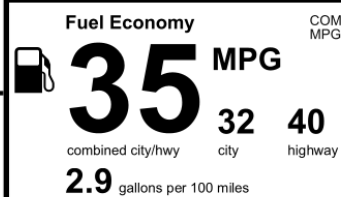

AUDIO & ENTERTAINMENT
NissanConnect®+
8" Color Touch-Screen Display
Apple CarPlay®+
Android Auto™+
NissanConnect® Services
powered by SiriusXM®+
NissanConnect® with Wi-Fi Hotspot+
Sirius XM®+
Bluetooth® Hands-Free Phone System+
Streaming Audio via Bluetooth®+
Hands-Free Text Messaging Assistant+
Siri® Eyes Free+
Wireless Charger
7" Advanced Drive-Assist™ Display
AM/FM w/ RDS, MP3 and Aux-in
6 Speakers
(1) 12V DC Power Outlet, (3) USB Type-C
and (1) USB Type-A Ports

EXTERIOR
17" Alloy Wheel
LED Low/High Beam Headlights
w/ LED Signature Lamp
V-Shape Dark Chrome Front Grill
Black Painted Heated Exterior Mirrors
w/ Integrated Side Turn Signal
Body-Color Exterior Door Handles
Temporary Spare Tire
Body-Colored Trunk Lid Spoiler
SR Grade Emblem

+See your Dealer for terms,
conditions and limitations
++Replaces standard equipment

**Manufacturer's Suggested
Retail Base Price:** $21,190.00

Options Included by Manufacturer

SPLASH GUARDS	245.00
USB CHARGING CABLE SET	90.00
CARPETED FLOOR MATS & TRUNK MAT	280.00
TRUNK PACKAGE	140.00
Trunk Net	
Shopping Bag Hooks	

DESTINATION CHARGES 1,140.00

Total* $23,085.00

EPA DOT Fuel Economy and Environment Gasoline Vehicle

COMPACT CARS range from 17 to 105
MPG. The best vehicle rates 140 MPGe.

**You save
$2,000**
in fuel costs
over 5 years
compared to the
average new vehicle.

**Annual fuel cost
$1,500**