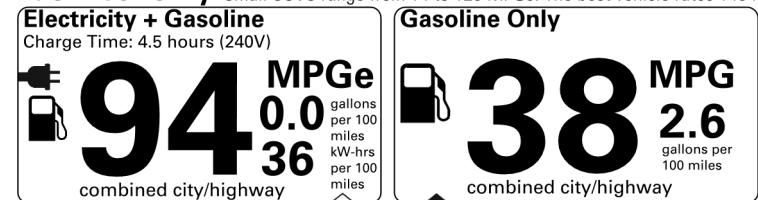

- For Full Product Details, Please Visit Toyota.com/RAV4Prime
 Full Tank of Gas

BASE MANUFACTURER'S SUGGESTED RETAIL PRICE \$43,440.00

OPTIONAL EQUIPMENT

FE	50 State Emissions	
CO	Weather & Moonroof Package - Heated Leather-Trimmed Steering Wheel, Rear Outboard Passenger Heated Seating, Rain-Sensing Variable Intermittent Windshield Wipers w/ De-Icer Function, & Power Tilt/Slide Moonroof	1,665.00
3T.	Roof Rack Cross Bars	315.00
3J.	Blackout Emblem Overlays	175.00
2T.	All Weather Floor Liners and Cargo Liner	309.00
WL.	Wheel Lock	65.00
EF.	Rear Bumper Applique	69.00
D5.	Door Edge Guard	155.00
BM.	Body Side Molding	250.00

Not Original - Copy

Created on 2023-11-22 17:48:11 (UTC)

EPA DOT Fuel Economy and Environment

Plug-In Hybrid Vehicle Electricity-Gasoline

Fuel Economy Small SUVs range from 14 to 123 MPGe. The best vehicle rates 140 MPGe.

You save \$4,750
 in fuel costs over 5 years compared to the average new vehicle.

Annual fuel cost

\$1,000

Fuel Economy & Greenhouse Gas Rating (tailpipe only) Smog Rating (tailpipe only)

This vehicle emits 72 grams CO₂ per mile. The best emits 0 grams per mile (tailpipe only). Producing and distributing fuel and electricity also create emissions; learn more at fueleconomy.gov.