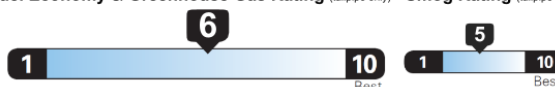

ROCK CREEK® UNIQUE FEATURES

235/65R17 All-Terrain Tires
Intelligent Around View® Monitor (I-AVM)
with Moving Object Detection
and Off Road Mode
Hill Descent Control
Tubular Roof Rack
Unique Front Fascia and Grille
Rock Creek Badging
Heated Leatherette-appointed Seats
with Contrast Stitch
and Rock Creek logo
Cargo 12V Outlet

+See your Dealer for terms,
conditions and limitations

++Optional Equipment Replaces
Standard Where Applicable

+++Federal/State/Local laws may apply.
Review before using

Manufacturer's Suggested
Retail Base Price: $35,420.00

Options Included by Manufacturer
ROCK CREEK® Premium Package 800.00

Hands-free Power Liftgate++
Reverse Tilt-Down Outside Mirrors
Memory Driver Seat and Outside Mirrors
4-way Power Passenger Seat
Wireless Charging Pad
Heated Steering Wheel
Splash Guards (Set of 4-Black) 250.00
Premium Paint 425.00
Rock Creek All-Season Cargo Area
Protector 1pc, Floor Liners
& First Aid Kit 440.00

DESTINATION CHARGES 1,390.00

Total' $38,725.00

EPA DOT Fuel Economy and Environment Gasoline Vehicle

Fuel Economy
29 MPG
combined city/hwy
3.4 gallons per 100 miles

Small SUVs range from 14 to 118 MPG.
The best vehicle rates 140 MPGe.

You **save**
$500

in fuel costs
over 5 years
compared to the
average new vehicle.

Annual fuel cost
$1,800

Fuel Economy & Greenhouse Gas Rating (tailpipe only) Smog Rating (tailpipe only)

fuel economy.gov

Calculate personalized estimates and compare vehicles

Smartphone
QR Code™

GOVERNMENT 5-STAR SAFETY RATINGS

Overall Vehicle Score Not Rated

Frontal Crash	Driver Passenger	Not Rated Not Rated

Based on the risk of injury in a frontal impact.
Should ONLY be compared to other vehicles of similar size and weight.

Side Crash	Front seat Rear seat	Not Rated Not Rated

Based on the risk of injury in a side impact.

Rollover	Not Rated

Star ratings range from 1 to 5 stars (★★★★★) with 5 being the highest.

Source: National Highway Traffic Safety Administration (NHTSA)

www.safercar.gov or 1-888-327-4236

PARTS CONTENT INFORMATION FOR VEHICLES IN THIS CARLINE:

FOR VEHICLES IN THIS CARLINE:
U.S./CANADIAN PARTS
CONTENT: 25%
MAJOR SOURCES OF
FOREIGN PARTS CONTENT:
JAPAN: 40%
MEXICO: 15%

NOTE: PARTS CONTENT DOES NOT
INCLUDE FINAL ASSEMBLY,
DISTRIBUTION, OR OTHER
NON-PARTS COSTS.

FOR THIS VEHICLE:
FINAL ASSEMBLY POINT:
SMYRNA, TN., USA
COUNTRY OF ORIGIN:
ENGINE: JAPAN
TRANSMISSION: MEXICO

This Vehicle qualifies for Nissan's
Security+Plus Extended Protection Plan
The only service agreement backed by
Nissan Extended Services North America!
Ask your dealer for details, or call 1-800-NISSAN-1
for more information

Dealer:
FONTANA NISSAN
16444 S HIGHLAND AVE
FONTANA, CA 92336

VIN: 5N1BT3BB1SC779907
MDL: 22415-779907 HAL-G
OPT: C-C03P04B93E09L94

EXT: BAJA STORM META
INT: CHARCOAL
EMS: 50 STATE EMISSIONS

Transport Method: TRUCK

20240912224111A5S159

VIN 5N1BT3BB1SC779907

ATTENTION VPC

PROP65 LABEL REQUIRED

ATTENTION VPC

*Does not include dealer installed options and accessories, local taxes or license fees. This label has been applied pursuant to federal law. Do not remove prior to delivery to the ultimate purchaser.

**Not actual Monroney Label. Provided for informational purposes only. Vehicle features, pricing and other information subject to change, may vary from actual vehicle content and/or Monroney label description. While Nissan makes reasonable efforts to ensure accuracy of information, Nissan is not responsible for changes, errors or omissions. See actual vehicle and/or verify information in question with your Nissan dealer.