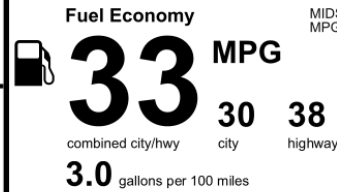

AUDIO & ENTERTAINMENT

NissanConnect®
8" Color Touch-Screen Display
Apple CarPlay®+
Android Auto™+
SiriusXM®+
Bluetooth® Hands-free Phone System+
7" Advanced Drive-Assist™ Display
6-Speaker Audio System
(2) Front USB Ports (Type A & C) and (1) Rear Charge-Only USB Port (Type A)

EXTERIOR

18" Alloy Wheels
Temporary Spare Tire
SR Exclusive Exterior Appointments
LED Headlights
Black-Painted Heated Outside Mirrors w/ Turn Signal Indicators
Rear Spoiler
Lower Body Side Sill Extensions
Chrome Exhaust Finisher

+See your Dealer for terms, conditions and limitations

++Replaces standard equipment

Manufacturer's Suggested Retail Base Price: $24,590.00

Options Included by Manufacturer	Price
CLEAR REAR BUMPER PROTECTOR	80.00
TWO-TONE w/ PREMIUM PAINT	675.00
USB CHARGING CABLE SET	90.00
CARPETED FLOOR MATS w/ TRUNK MAT	280.00
DOOR SILL PLATES	90.00
SR PREMIUM PACKAGE	2,590.00
Power Sliding Glass Moonroof w/ Tilt Feature	
Leatherette Seats++	
6-Way Power Driver's Seat w/ 2-Way Power Lumbar	
Intelligent Around View Monitor	
8-Speaker Bose® Premium Audio System++	
Sunvisors w/ Illuminated Vanity Mirrors	
Leather-Wrapped Heated Steering Wheel	
NissanConnect® Services Powered by SiriusXM®+	
NissanConnect w/ Wi-Fi Hotspot+	

DESTINATION CHARGES 1,140.00

Total $29,535.00

EPA DOT Fuel Economy and Environment Gasoline Vehicle

MIDSIZE CARS range from 15 to 140 MPG. The best vehicle rates 140 MPG.

You **save $1,500** in fuel costs over 5 years compared to the average new vehicle.

Annual fuel cost **$1,600**