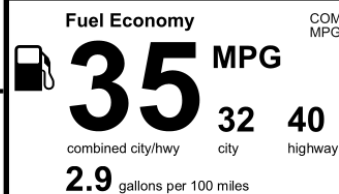

AUDIO & ENTERTAINMENT
NissanConnect®+
8" Color Touch-Screen Display
Apple CarPlay®+
Android Auto™+
NissanConnect® Services powered by SiriusXM®+
NissanConnect® with Wi-Fi Hotspot+
Sirius XM®+
Bluetooth® Hands-Free Phone System+
Streaming Audio via Bluetooth®+
Hands-Free Text Messaging Assistant+
Siri® Eyes Free+
Wireless Charger
7" Advanced Drive-Assist™ Display
AM/FM w/ RDS, MP3 and Aux-in
6 Speakers
(1) 12V DC Power Outlet, (3) USB Type-C and (1) USB Type-A Ports

EXTERIOR
17" Alloy Wheel
LED Low/High Beam Headlights w/ LED Signature Lamp
V-Shape Dark Chrome Front Grill
Black Painted Heated Exterior Mirrors w/ Integrated Side Turn Signal
Body-Color Exterior Door Handles
Temporary Spare Tire
Body-Colored Trunk Lid Spoiler
SR Grade Emblem

+See your Dealer for terms, conditions and limitations
++Replaces standard equipment

Manufacturer's Suggested Retail Base Price:	$21,190.00
Options Included by Manufacturer	
SPLASH GUARDS	245.00
CARPETED FLOOR MATS & TRUNK MAT	280.00
TRUNK PACKAGE	140.00
Trunk Net	
Shopping Bag Hooks	
DESTINATION CHARGES	1,140.00
Total*	$22,995.00

EPA DOT Fuel Economy and Environment Gasoline Vehicle

COMPACT CARS range from 17 to 105 MPG. The best vehicle rates 140 MPG.

You save $2,000

in fuel costs over 5 years
compared to the average new vehicle.

Annual fuel cost $1,500

Fuel Economy & Greenhouse Gas Rating (tailpipe only) **Smog Rating** (tailpipe only)