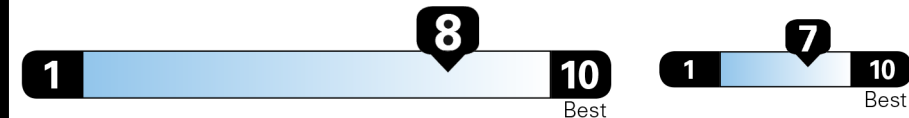

Fuel Economy & Greenhouse Gas Rating (tailpipe only) Smog Rating (tailpipe only)

This vehicle emits 195 grams CO₂ per mile. The best emits 0 grams per mile (tailpipe only). Producing and distributing fuel also create emissions; learn more at fueleconomy.gov.

Actual results will vary for many reasons, including driving conditions and how you drive and maintain your vehicle. The average new vehicle gets 28 MPG and costs $8,000 to fuel over 5 years. Cost estimates are based on 15,000 miles per year at $2.95 per gallon. MPGe is miles per gasoline gallon equivalent. Vehicle emissions are a significant cause of climate change and smog.

fueleconomy.gov

Calculate personalized estimates and compare vehicles

MANUFACTURER'S SUGGESTED RETAIL PRICE† $32,718.00

DELIVERY, PROCESSING AND HANDLING FEE 1,095.00

TOTAL $33,813.00

†Manufacturer's suggested retail price excludes delivery processing and handling fees, license and title fees, applicable federal, state and local taxes, and dealer and distributor options and accessories.

Delivered by Truck to: 04159
SOUTH BAY TOYOTA
18416 S WESTERN AVE
GARDENA CA90248

TML1E1N2S0F0W0