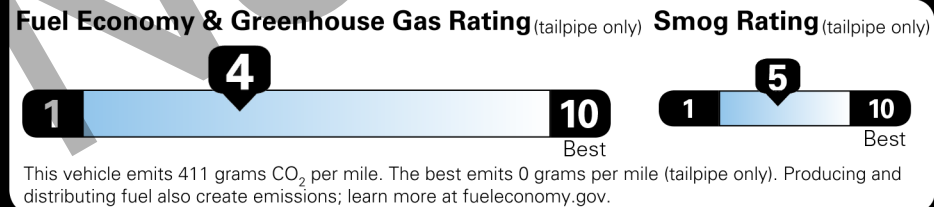

MANUFACTURER'S SUGGESTED RETAIL PRICE \$ 58,345.00
 OPTIONAL EQUIPMENT
 FE 50 State Emissions 0.00

SOUTHEAST TOYOTA DISTRIBUTORS, LLC		TOTAL FROM MANUFACTURER'S LABEL	\$ 59,355.00
DISTRIBUTOR'S OPTIONS			
AF290	Carbon Fiber and Alloy 2-Piece Wheel Replaces 4 Factory Wheels Listed		12,999.00
CM100	Carbon Fiber Mirror Caps		999.00
XY900	TOYOGUARD Platinum		699.00
	Includes: 2 Oil and Filter Changes at any Toyota Dealer Roadside and Rental Car Assistance Exterior Paint Sealant and Interior Protector		
CY200	Phone Cable Charge Package Contents: 1-Dual Smart USB Car Charger - 2.4A each port 1-Apple Lightning to USB Cable - 3' Red 1-Apple Lightning to USB Cable - 6' Red 1-USB-C to USB-A Cable - 3' Red		73.00
FP400	Partial Pre-Delivery Service Includes: Certified Technician Quality Inspection		0.00
FP600	SET Digital Portfolio Includes: Certified Technician 46 Point Quality Inspection Digital Picture Asset Program		0.00

EPA DOT Fuel Economy and Environment

Gasoline Vehicle

You spend \$5,000
 more in fuel costs over 5 years compared to the average new vehicle.

Annual fuel cost \$2,600

Actual results will vary for many reasons, including driving conditions and how you drive and maintain your vehicle. The average new vehicle gets 28 MPG and costs \$8,000 to fuel over 5 years. Cost estimates are based on 15,000 miles per year at \$3.65 per gallon. MPGe is miles per gasoline gallon equivalent. Vehicle emissions are a significant cause of climate change and smog.