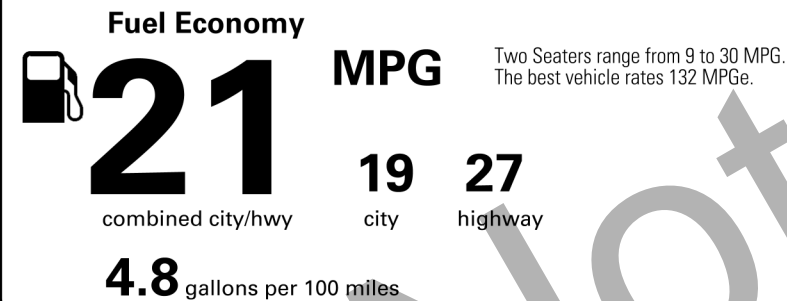

MANUFACTURER'S SUGGESTED RETAIL PRICE $ 58,345.00
OPTIONAL EQUIPMENT
FE 50 State Emissions 0.00

SOUTHEAST TOYOTA DISTRIBUTORS, LLC		TOTAL FROM MANUFACTURER'S LABEL	$ 59,355.00
DISTRIBUTOR'S OPTIONS			
AF290	Carbon Fiber and Alloy 2-Piece Wheel Replaces 4 Factory Wheels Listed		12,999.00
CM100	Carbon Fiber Mirror Caps		999.00
XY900	TOYOGUARD Platinum		699.00
	Includes: 2 Oil and Filter Changes at any Toyota Dealer Roadside and Rental Car Assistance Exterior Paint Sealant and Interior Protector		
CY200	Phone Cable Charge Package Contents: 1-Dual Smart USB Car Charger - 2.4A each port 1-Apple Lightning to USB Cable - 3' Red 1-Apple Lightning to USB Cable - 6' Red 1-USB-C to USB-A Cable - 3' Red		73.00
FP400	Partial Pre-Delivery Service Includes: Certified Technician Quality Inspection		0.00
FP600	SET Digital Portfolio Includes: Certified Technician 46 Point Quality Inspection Digital Picture Asset Program		0.00

EPA DOT Fuel Economy and Environment

Gasoline Vehicle