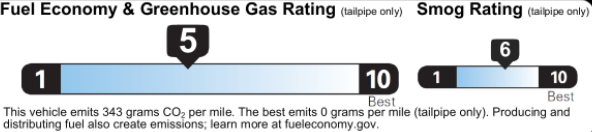

+See your Retailer for terms, conditions and limitations. INFINITI Premium Care is provided through the Elite Protection Program. In Florida, INFINITI Elite Protection Program is backed by INFINITI Extended Services North America, P.O. Box 685004, Franklin, TN 37068-5004, License #60128. Elite is a trademark of Nissan North America, Inc.
++Tire Road Hazard is not available in Florida
+++See Retailer, Owner's Manual, or www.infiniti-usa.com/intouch/legal

Manufacturer's Suggested Retail Base Price:	$44,150.00
Options Included by Manufacturer	
PREMIUM AUDIO PACKAGE	900.00
Bose Premium Audio w/ 12 Speakers	
INFINITI ILLUMINATED KICK PLATES	485.00
SPLASH GUARDS	225.00
CARPETED FLOOR MATS **Included**	
DESTINATION CHARGES	1,195.00
Total*	$46,955.00

*Does not include dealer installed options and accessories, local taxes or license fees. This label has been applied pursuant to federal law. Do not remove prior to delivery to the ultimate purchaser.

EPA DOT Fuel Economy and Environment Gasoline Vehicle

Fuel Economy

26 MPG
combined city/hwy

23 MPG
city

29 MPG
highway

3.8 gallons per 100 miles

Small SUVs range from 14 to 118 MPG. The best vehicle rates 140 MPGe.

You spend $2,750 more in fuel costs over 5 years compared to the average new vehicle.

Annual fuel cost $2,500

fuel-economy.gov
Calculate personalized estimates and compare vehicles

GOVERNMENT 5-STAR SAFETY RATINGS

Overall Vehicle Score ★★★★★
Based on the combined ratings of frontal, side and rollover. Should ONLY be compared to other vehicles of similar size and weight.

Frontal Crash	Driver Passenger	★★★★	★★★★
Based on the risk of injury in a frontal impact. Should ONLY be compared to other vehicles of similar size and weight.			
Side Crash	Front seat Rear seat	★★★★★	★★★★★
Based on the risk of injury in a side impact.			
Rollover		★★★★	
Based on the risk of rollover in a single-vehicle crash.			

Star ratings range from 1 to 5 stars (★★★★★) with 5 being the highest. Source: National Highway Traffic Safety Administration (NHTSA) www.safercar.gov or 1-888-327-4236

TOTAL OWNERSHIP EXPERIENCE

DELIVERY

VEHICLE COLORS:
EXT: HERMOSA BLUE
INT: PEBBLE GRAY

FINAL ASSEMBLY POINT:
AGUAS (ABV, MEX)
TRANSPORT METHOD:
TRUCK

DEALER:
GLENDALE INFINITI
812 BRAND BLVD
GLENDALE CA
91204

VIN: 3PCAJ5BAXRF111982
EMS: 50 STATE EMISSIONS
MDL: 81314-111982 BW5-W
OPT: A-H01N92B92L11C03S55

20240128204209AS72238

**Not actual Monroney Label. Provided for informational purposes only. Vehicle features, pricing and other information subject to change, may vary from actual vehicle content and/or Monroney label description. While Nissan makes reasonable efforts to ensure accuracy of information, Nissan is not responsible for changes, errors or omissions. See actual vehicle and/or verify information in question with your Nissan dealer.