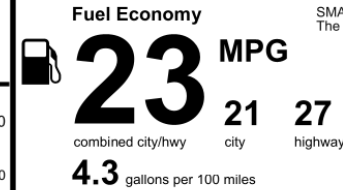

3 Scheduled Oil Changes incl. within
2 yrs/24,000 miles (whichever occurs first)+

MECHANICAL & PERFORMANCE

3.5L DOHC 24-Valve 6-Cylinder Engine
284 hp, 259 lb-ft torque
9-Speed Automatic Transmission
Intelligent 4x4
Drive and Terrain Mode Selector

SAFETY & SECURITY

Nissan Advanced Air Bag System (AABS)
Lower Anchors and Tethers for
Children (LATCH)
Automatic Emergency Braking (AEB)
with Pedestrian Detection
Blind Spot Warning (BSW)
Rear Cross Traffic Alert (RCTA)
Lane Departure Warning (LDW)
High Beam Assist (HBA)
Rear Automatic Braking (RAB)
Intelligent Forward Collision
Warning (I-FCW)

COMFORT & CONVENIENCE

6-way Manual Driver & Front Passenger Seat
7" Advanced Drive-Assist Display
Tri-zone Automatic Temperature Control
Nissan Intelligent Key®
Rear Sonar

AUDIO & INFOTAINMENT

NissanConnect®
SiriusXM®+
Apple CarPlay®+
Android Auto™+
8" Color Touch-screen Display

EXTERIOR

18" Painted Alloy Wheels
Temporary Spare Tire
LED Headlamps & Tail Lamps

+See your Dealer for terms, dealer,
conditions and limitations
++Optional Equipment Replaces
Standard Where Applicable

Manufacturer's Suggested Retail Base Price:	$39,070.00
Options Included by Manufacturer	
Carpeted Floor Mats: Bench Seat Set of 4	295.00
Splash Guards Black, Set of 4	255.00
DESTINATION CHARGES	1,390.00
Total*	$41,010.00

EPA DOT Fuel Economy and Environment Gasoline Vehicle

SMALL SUVs range from 14 to 118 MPG. The best vehicle rates 140 MPGe.

You spend $2,000
more in fuel costs over 5 years compared to the average new vehicle.

Annual fuel cost $2,300