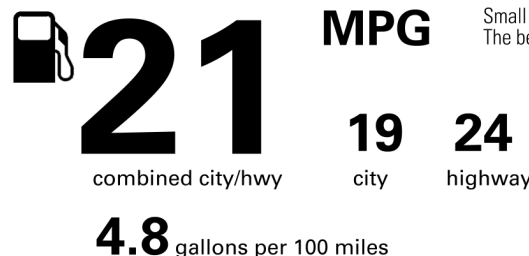

Fuel Economy

You spend $2,000 more in fuel costs over 5 years compared to the average new vehicle.

Annual fuel cost $1,700