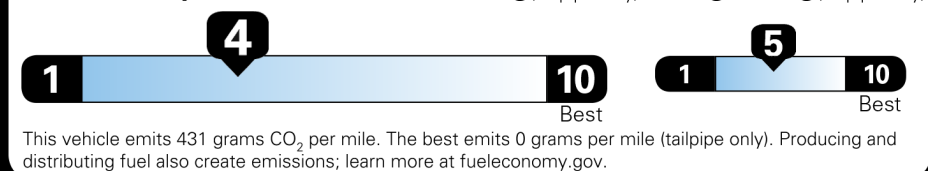

Not Original - Copy

Created on 2022-06-23 02:24:06 (UTC)

**EPA DOT Fuel Economy and Environment**

Gasoline Vehicle

**Fuel Economy**

**You spend \$2,000 more in fuel costs over 5 years** compared to the average new vehicle.

**Annual fuel cost \$1,700**

**Fuel Economy & Greenhouse Gas Rating (tailpipe only) Smog Rating (tailpipe only)**

Actual results will vary for many reasons, including driving conditions and how you drive and maintain your vehicle. The average new vehicle gets 27 MPG and costs \$6,500 to fuel over 5 years. Cost estimates are based on 15,000 miles per year at \$2.35 per gallon. MPGe is miles per gasoline gallon equivalent. Vehicle emissions are a significant cause of climate change and smog.