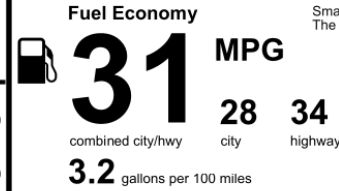

AUDIO & INFOTAINMENT

NissanConnect®
NissanConnect® Services powered by SiriusXM®+
Wireless Apple CarPlay®+
Wireless Android Auto™+
SiriusXM® with 360L+
12.3" Color Touch-screen Display

In-Vehicle Data & Wi-Fi Hotspot+
Google built-in
Google Assistant
Google Maps
Google Play+
12.3" Digital Dashboard
Alexa Built-in+
Hybrid Radio+

EXTERIOR

19" Alloy Wheels
Intelligent Auto Headlights
LED Low & High Beam Headlights
LED Daytime Running Lights
LED Tail Lamps
Dual Power Heated Outside Mirrors
Roof Rails

+For more information, see dealer, owner's manual, or www.NissanUSA.com/connect/legal
++Optional Equipment Replaces Standard Where Applicable
+++Federal/State/Local laws may apply. Review before using

Manufacturer's Suggested Retail Base Price:	$37,200.00
Options Included by Manufacturer	
SL Premium Package	1,290.00
Power Panoramic Moonroof	
Hands-free Power Liftgate++	
Reverse Tilt-Down Outside Mirrors	
Memory Driver Seat and Outside Mirrors	
Tri-zone Automatic Temperature Control++	
2nd-row Door Sunshades	
Rear Personal Lights	
Splash Guards (Set of 4-Black)	250.00
Chrome Rear Bumper Protector	180.00
Floor Mats, 2-piece Cargo Area Protector, Seatback Protector and First Aid Kit	445.00
Illuminated Kickplates	400.00
DESTINATION CHARGES	1,390.00
Total*	$41,155.00

EPA DOT Fuel Economy and Environment Gasoline Vehicle

Small SUVs range from 14 to 123 MPG. The best vehicle rates 140 MPGe.

You save $1,000
in fuel costs over 5 years compared to the average new vehicle.

Annual fuel cost
$1,750